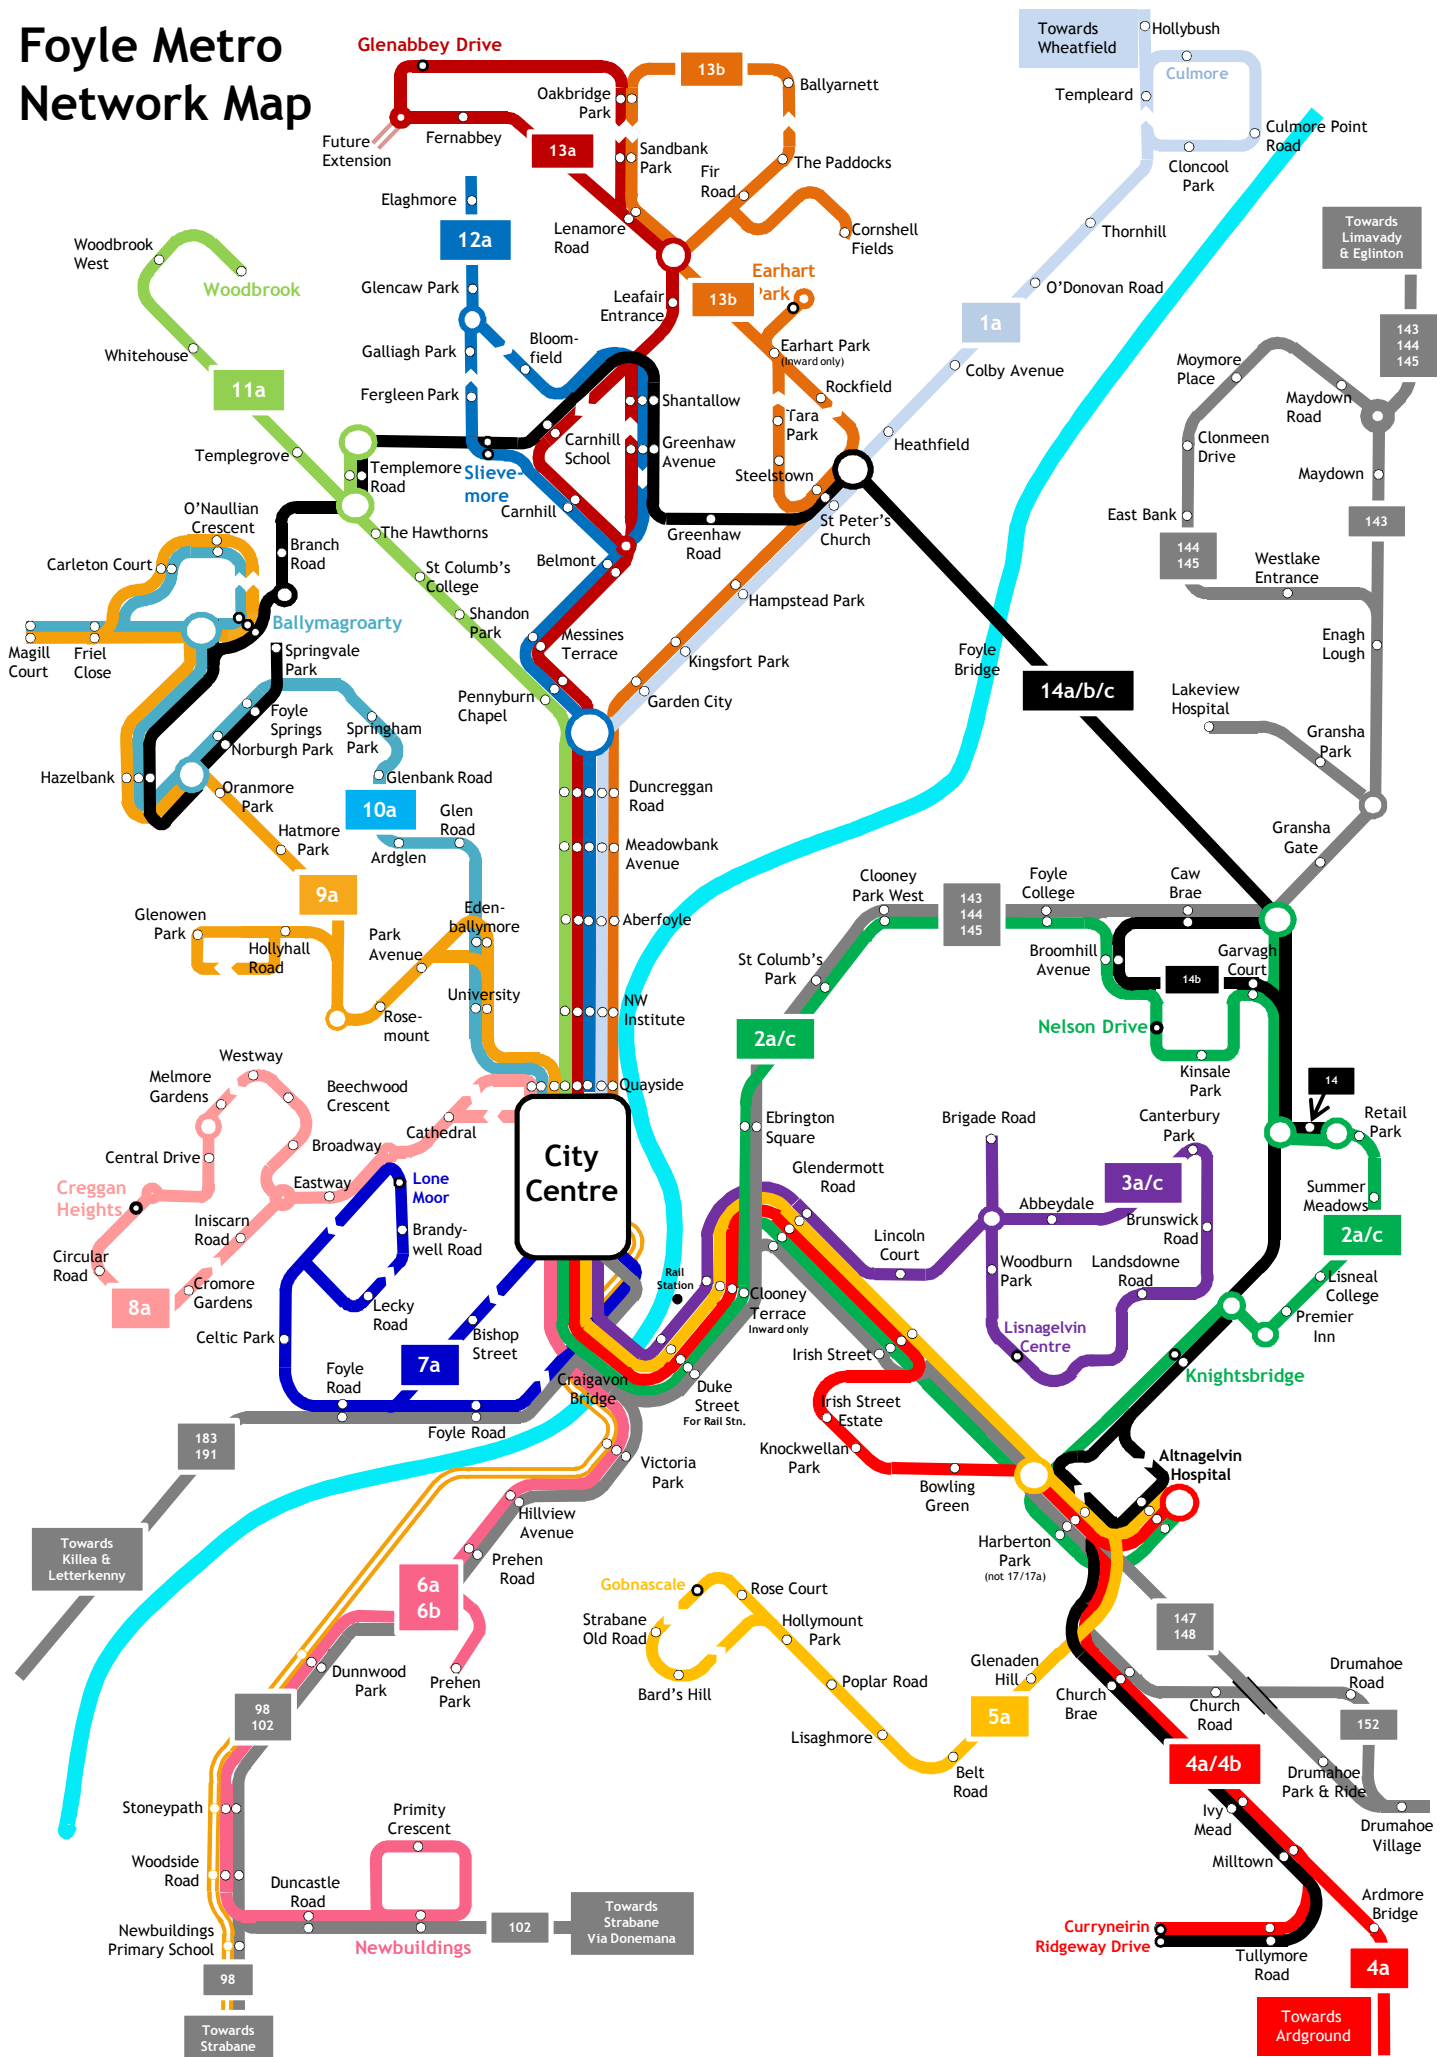

Foyle Metro Network Map