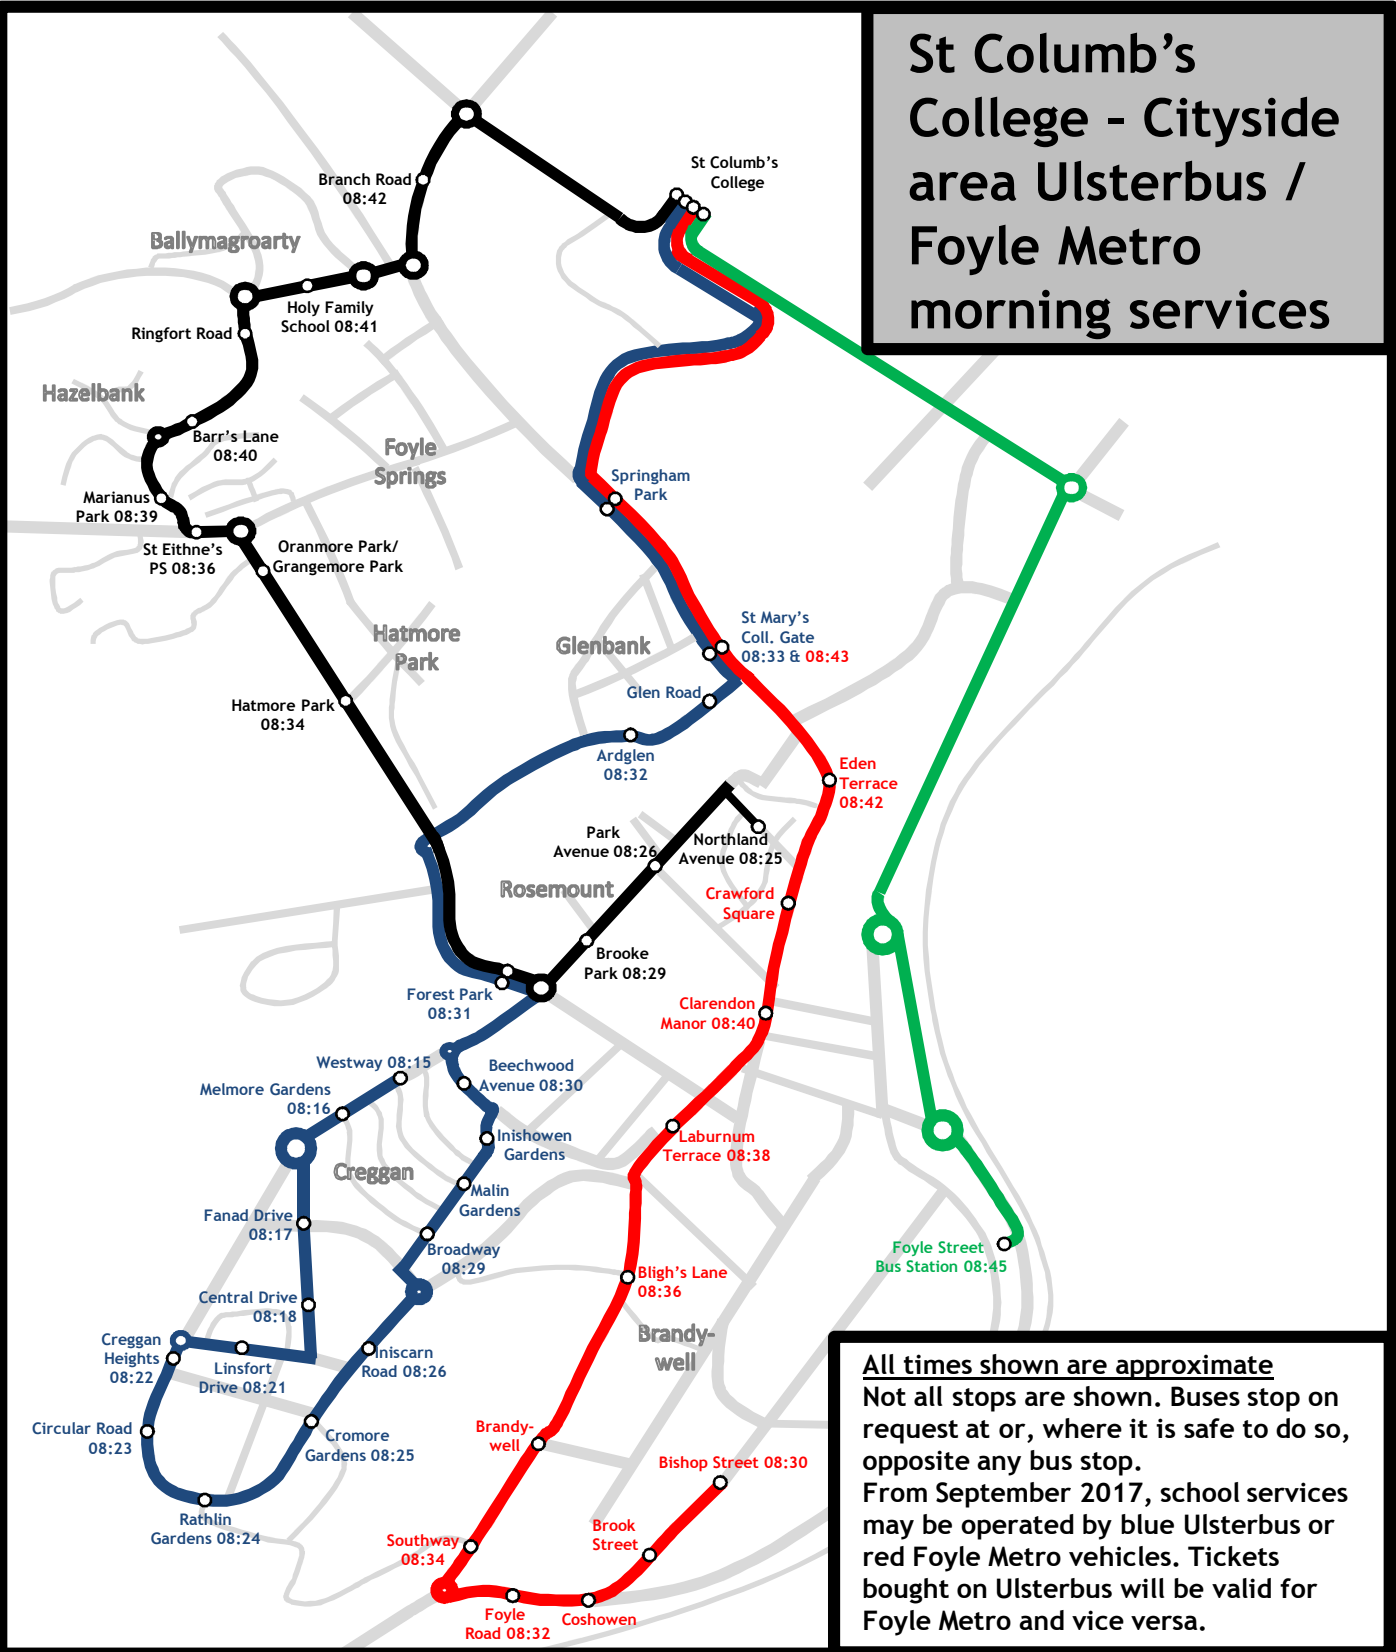

St Columb's College - Cityside area Ulsterbus / Foyle Metro morning services

All times shown are approximate
Not all stops are shown. Buses stop on request at or, where it is safe to do so, opposite any bus stop.
From September 2017, school services may be operated by blue Ulsterbus or red Foyle Metro vehicles. Tickets bought on Ulsterbus will be valid for Foyle Metro and vice versa.

- **Bishop Street**
  Bishop Street, Foyle Road, Lone Moor Road, Infirmary Road, Northland Road, Springtown Road
- **Creggan**
  Westway, Central Drive, Linsfort Drive, Creggan Heights, Circular Road, Iniscarn Road, Broadway, Creggan Road, Glen Road, Northland Road, Springtown Road

- **Rosemount & Hazelbank**
  Northland Avenue, Rosemount Gardens, Creggan Road, Hatmore Park, Hazelbank, Ballymagroarty (Chapel), Branch Road, Buncrana Road
- **Foyle Street Bus Station**
  Foyle Street Station, Strand Road and Buncrana Road (non-stop)