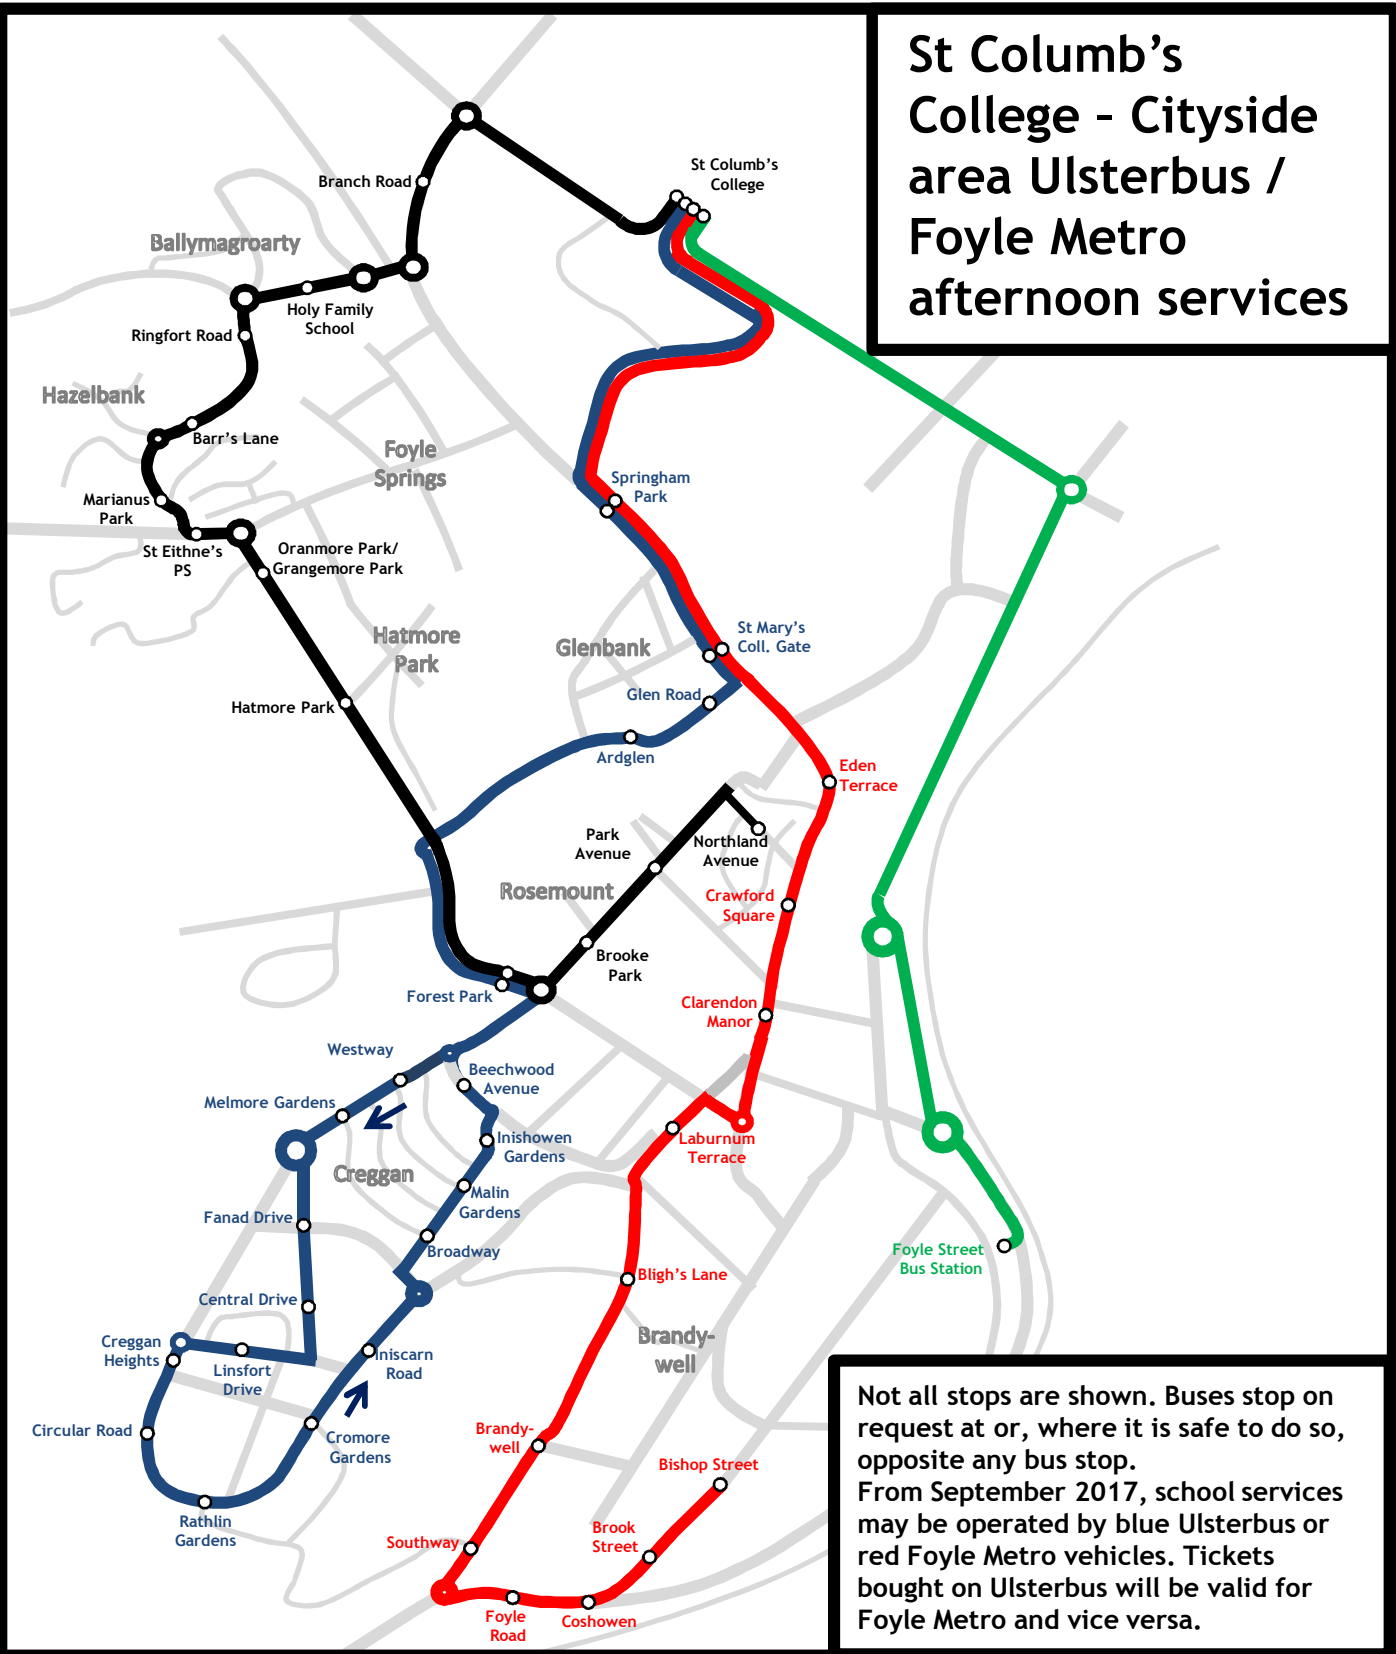

St Columb's College - Cityside area Ulsterbus / Foyle Metro afternoon services

- **— Bishop Street**
  Springtown Road, Northland Road, Francis Street, Creggan Street, Lone Moor Road, Foyle Road, Bishop Street
- **— Creggan**
  Springtown Road, Glen Road, Westway, Central Drive, Linsfort Drive, Creggan Heights, Circular Road, Iniscarn Road, Broadway

- **— Rosemount & Hazelbank**
  Buncrana Road, Branch Road, Ballymagroarty (Chapel), Hazelbank, Creggan Road (Hatmore Park), Rosemount Gardens, Northland Avenue
- **— Foyle Street Bus Station**
  Buncrana Road and Strand Road (non-stop)

Not all stops are shown. Buses stop on request at or, where it is safe to do so, opposite any bus stop. From September 2017, school services may be operated by blue Ulsterbus or red Foyle Metro vehicles. Tickets bought on Ulsterbus will be valid for Foyle Metro and vice versa.