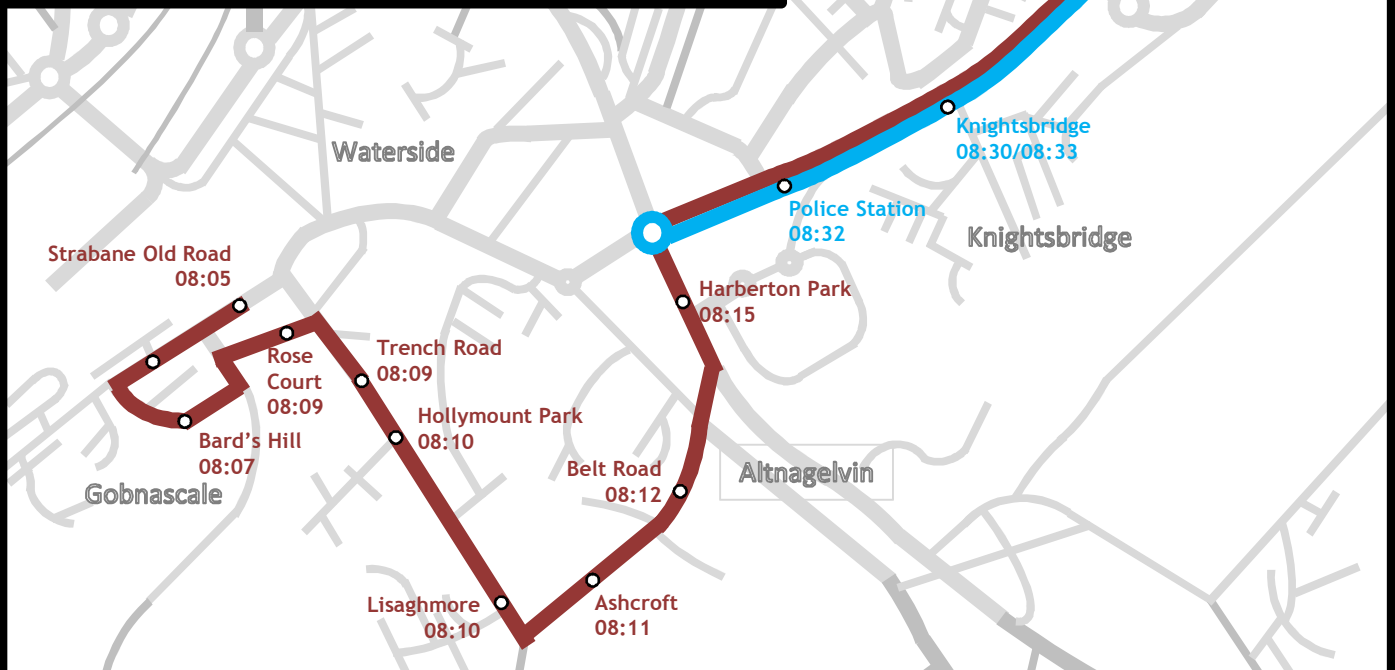

St Columb's College - Waterside area Ulsterbus / Foyle Metro morning services

To St Columb's College
(via Foyle Bridge)

Approximate times are shown

Not all stops are shown. Buses stop on request at or, where it is safe to do so, opposite any bus stop.

From September 2017, school services may be operated by blue Ulsterbus or red Foyle Metro vehicles. Tickets bought on Ulsterbus will be valid for Foyle Metro and vice versa.

Gobnascale

Strabane Old Road, Bard's Hill, Corrody Drive, Trench Road, Belt Road, Glenshane Road, Crescent Link and Foyle Bridge

Knightsbridge

Knightsbridge (Fire Station), Crescent Link, Knightsbridge (opposite Fire Station), Crescent Link, Foyle Bridge