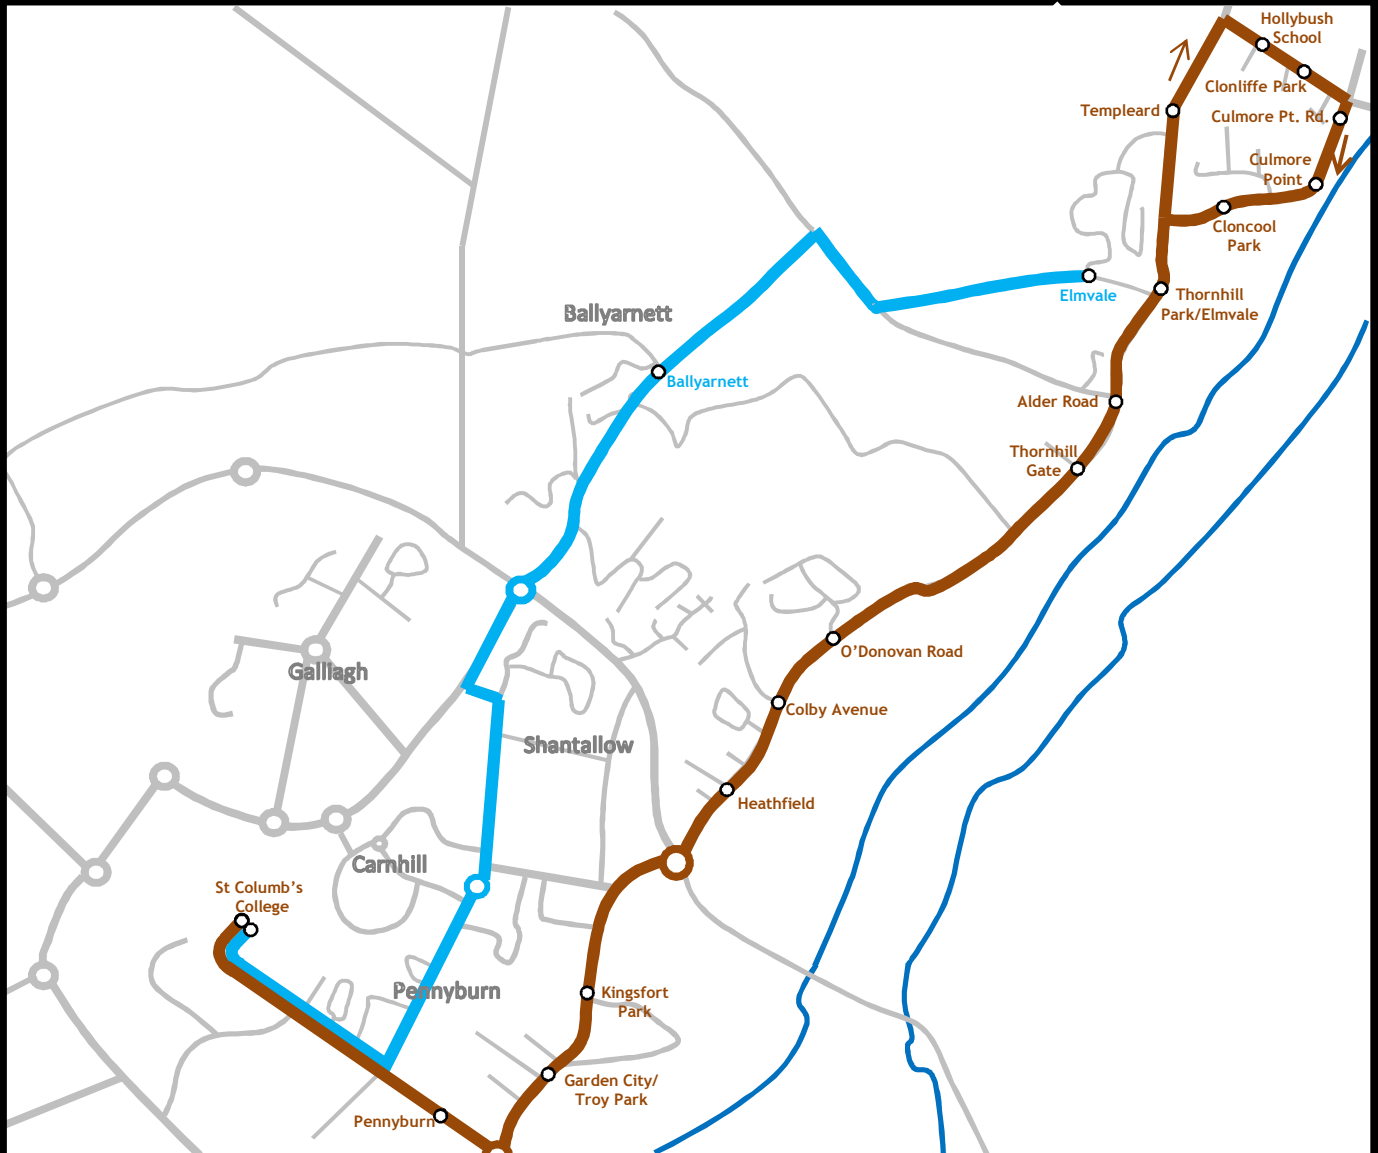

St Columb's College - Culmore Road area Ulsterbus / Foyle Metro afternoon services

St Columb's College to Elmvale passing Ballyarnett Village. Please note this bus departs the school at 15:35 sharp and stops only at Ballyarnett Village entrance & at Elmvale on Ballynagard Road.

St Columb's College to Culmore Point via Garden City, Culmore Road, Ardan Road, and Culmore Point Road. This bus departs at 15:40 and serves all bus stops on request