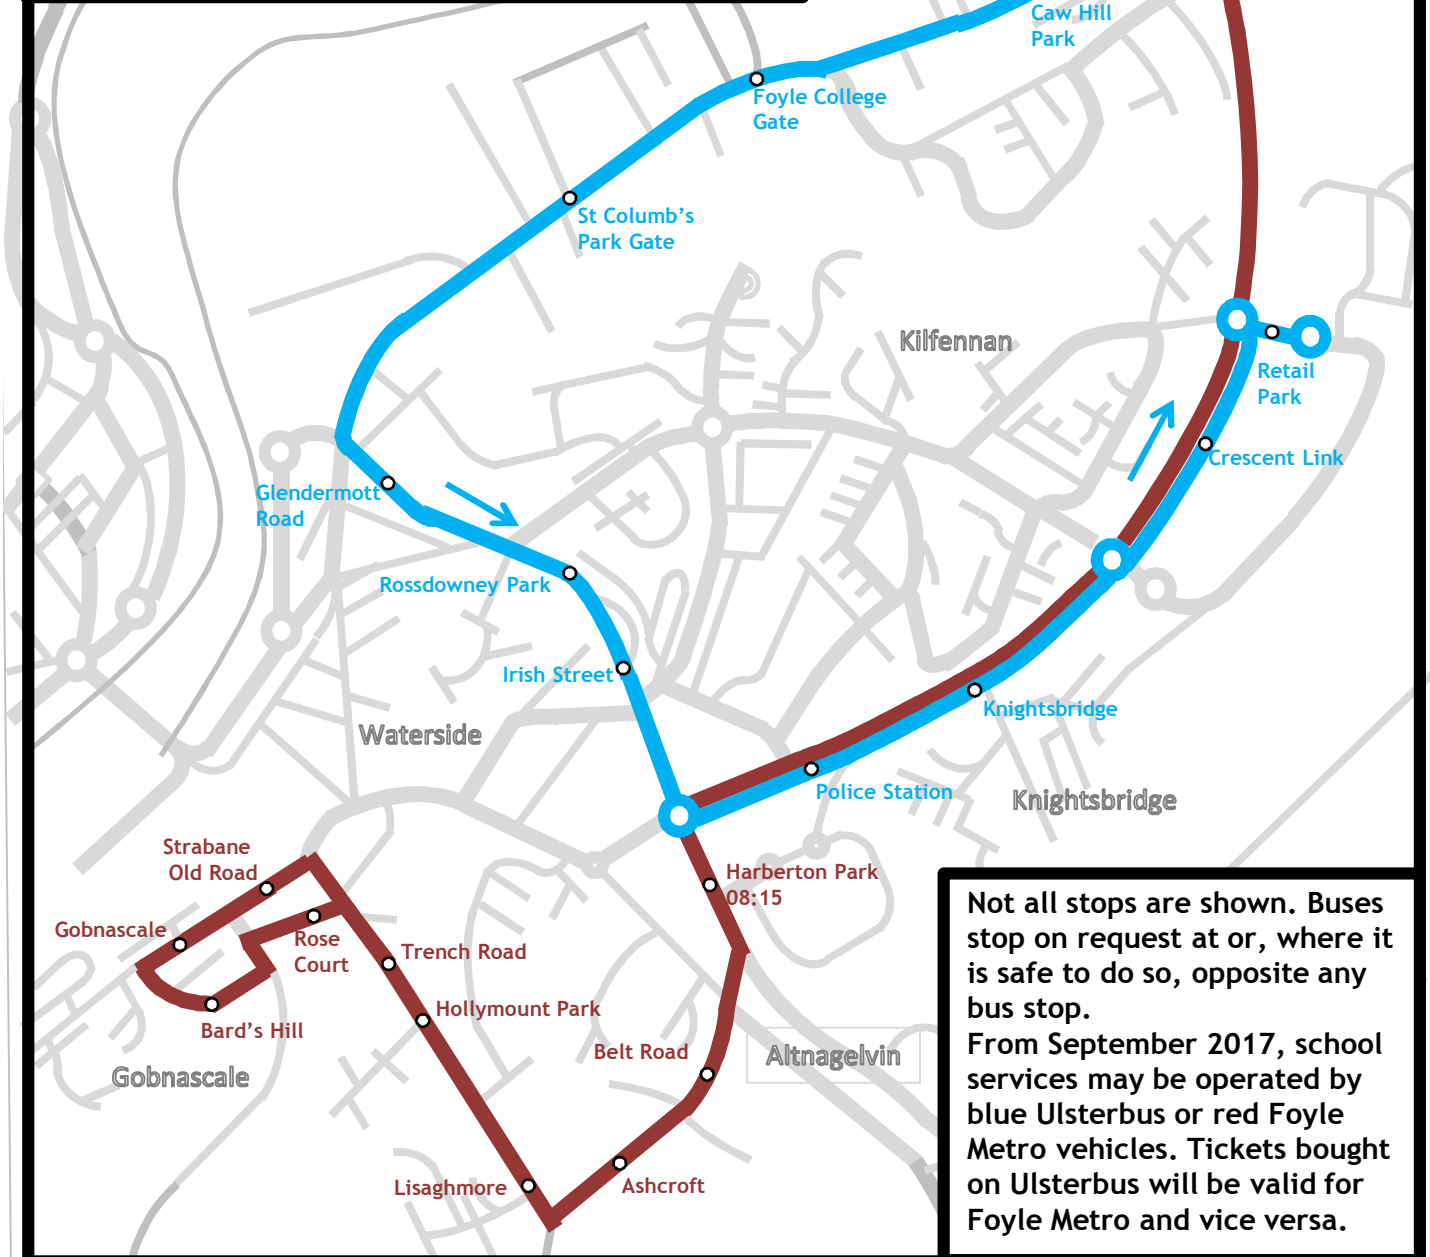

St Columb's College - Waterside area Ulsterbus / Foyle Metro afternoon services

From St Columb's College

Not all stops are shown. Buses stop on request at or, where it is safe to do so, opposite any bus stop.
From September 2017, school services may be operated by blue Ulsterbus or red Foyle Metro vehicles. Tickets bought on Ulsterbus will be valid for Foyle Metro and vice versa.

Gobnascale

Foyle Bridge, Crescent Link, Belt Road, Trench Road, Strabane Old Road, Bard's Hill and Corrody Drive

Knightsbridge

Foyle Bridge, Limavady Road, Glendermott Road, Dungiven Road, Crescent Link, Crescent Link Retail Park (1st roundabout)