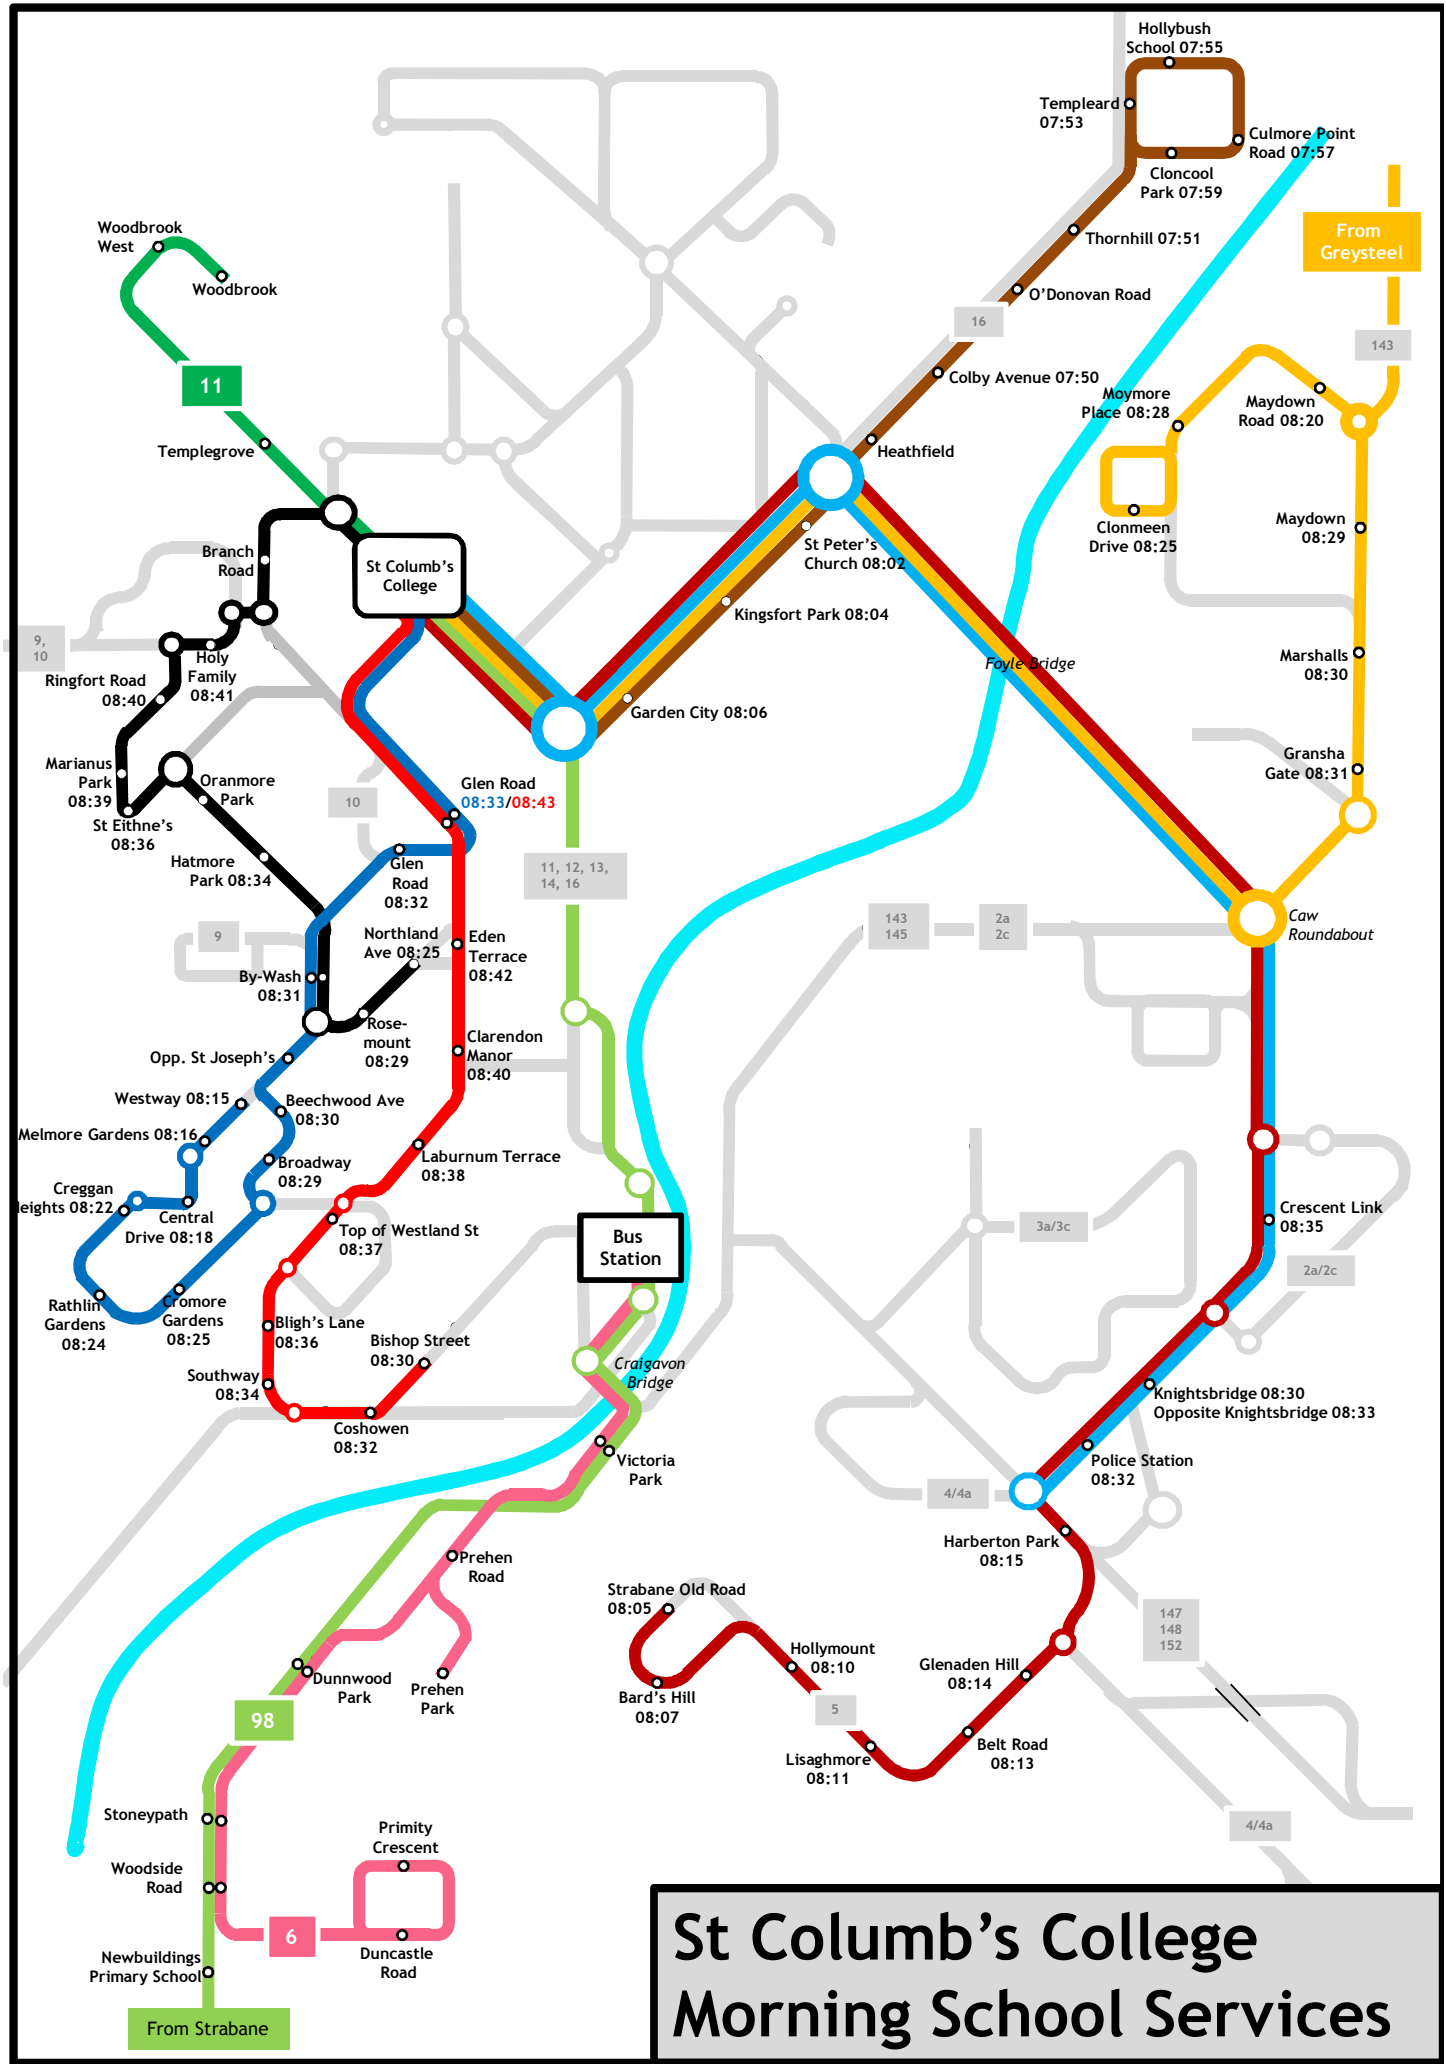

St Columb's College Morning School Services