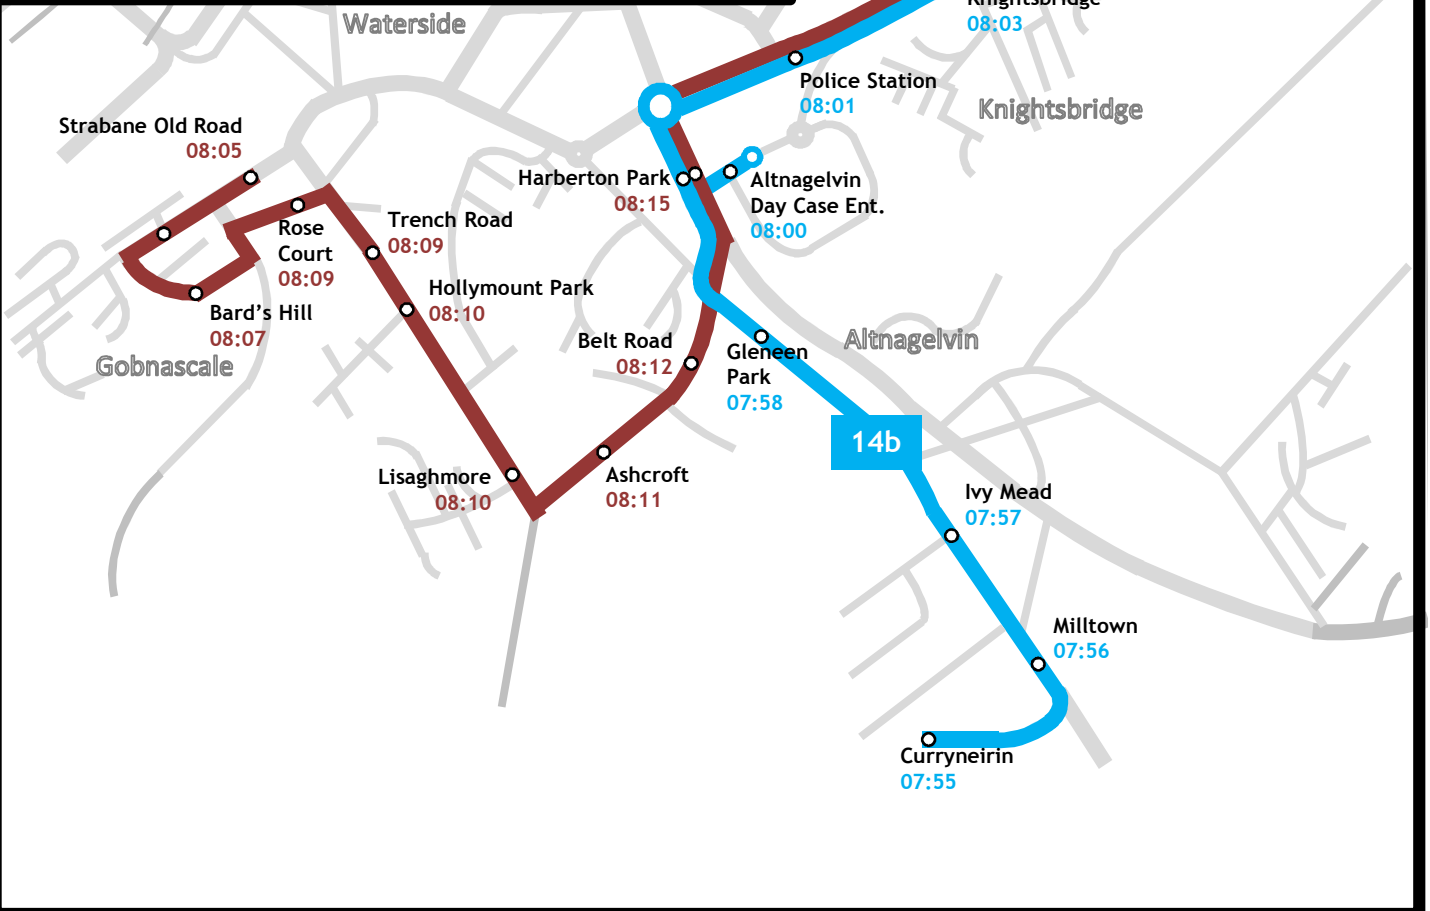

St Columb's College - Waterside area Ulsterbus / Foyle Metro morning services

Approximate times are shown

Not all stops are shown. Buses stop on request at or, where it is safe to do so, opposite any bus stop.

14b

Curryneirin, Church Brae, Altnagelvin Hospital, Crescent Link, Sperrin Park, Clooney Road (Caw Brae), Foyle Bridge, Greenhaw Road, Shantallow Shops, Galliagh, Templemore Road, Bunrana Road

Service 14b is a scheduled service bus lifting all passengers and school pupils (for various schools)

Gobnascale

Strabane Old Road, Bard's Hill, Corrody Drive, Trench Road, Belt Road, Foyle Bridge
(this bus does not pick up after Belt Road)

To St Columb's College
(via Foyle Bridge)