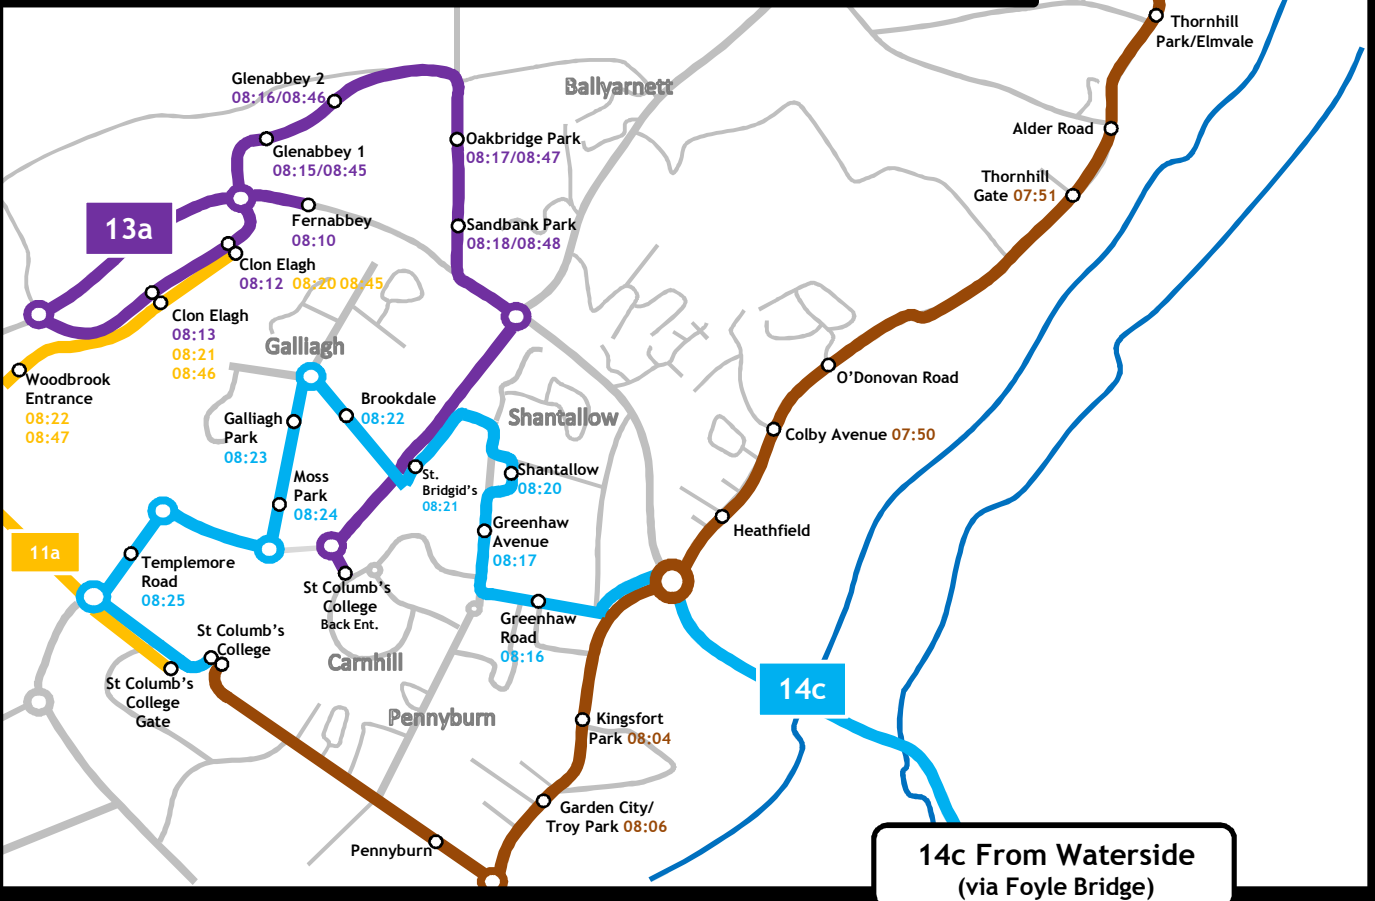

St Columb's College - Culmore Road area Ulsterbus / Foyle Metro morning services

All times shown are approximate

Not all stops are shown. Buses stop on request at or, where it is safe to do so, opposite any bus stop.

Services may be operated by blue Ulsterbus or red Foyle Metro vehicles. Tickets bought on Ulsterbus will be valid for Foyle Metro and vice versa.

Culmore

Culmore Road (Colby Avenue), Thornhill College Gate, Hollybush Primary School, Culmore Point Road, Cloncool Park, Culmore Road (opp. Colby Avenue), Kingsfort Park, Garden City, Buncrana Road

14c

Foyle Bridge, Greenhaw Road, Racecourse Road, Shantallow Shops, Bradley's Pass, Fern Road, Moss Road, Glengalliagh Road, Templemore Road, Buncrana Road, School Grounds

11a

Clon Elagh, Lower Galliagh Road (Woodbrook Entrance), Upper Galliagh Road (Woodbrook West), Buncrana Road, St Columb's College Gate

13a

Clon Elagh, Glenabbey, Lenamore Road, Glengalliagh Road, Carnhill (St Columb's College Back Entrance) Clon Elagh will be served when open to through traffic

NOTE: services 11a, 13a and 14c are scheduled Foyle Metro services and carry passengers and pupils for all schools. They are included here for information only.