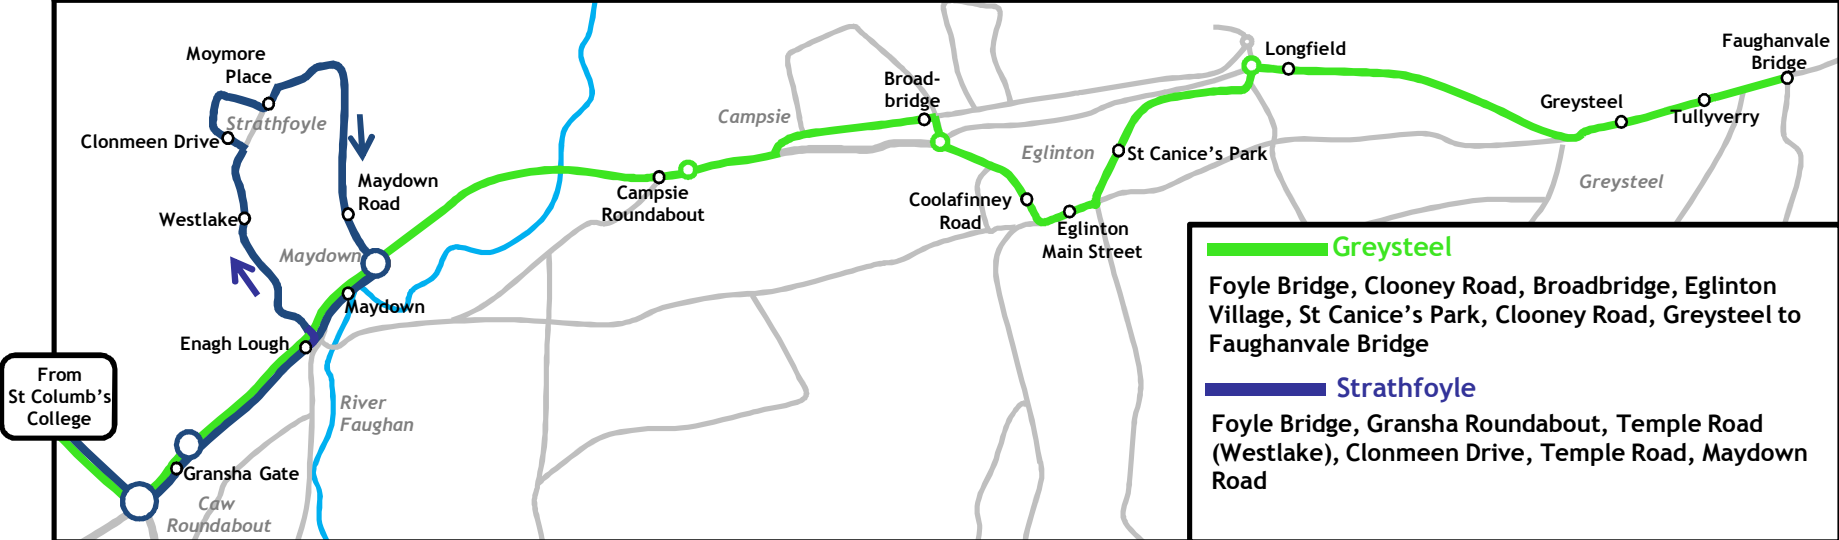

St Columb's College - Cityside area Ulsterbus / Foyle Metro morning services

All times shown are approximate
 Not all stops are shown. Buses stop on request at or, where it is safe to do so, opposite any bus stop.
 Services may be operated by blue Ulsterbus or red Foyle Metro vehicles.
 Tickets bought on Ulsterbus will be valid for Foyle Metro and vice versa.

Bishop Street
 Bishop Street, Foyle Road, Lone Moor Road, Infirmary Road, Northland Road, Springtown Road

Creggan
 Westway, Central Drive, Linsfort Drive, Creggan Heights, Circular Road, Iniscarn Road, Broadway, Creggan Road, Glen Road, Northland Road, Springtown Road

Rosemount & Hazelbank
 Northland Avenue, Rosemount Gardens, Creggan Road, Hatmore Park, Hazelbank, Ballymagroarty (Chapel), Branch Road, Buncrana Road

Foyle Street Bus Station
 Foyle Street Station, Strand Road and Buncrana Road (non-stop)

St Columb's College Morning services from Greysteel, Eglinton & Strathfoyle areas

St Columb's College Afternoon services to Greysteel, Eglinton & Strathfoyle areas

Not all stops are shown. Buses stop on request at or, where it is safe to do so, opposite any bus stop. Services may be operated by blue Ulsterbus or red Foyle Metro vehicles.