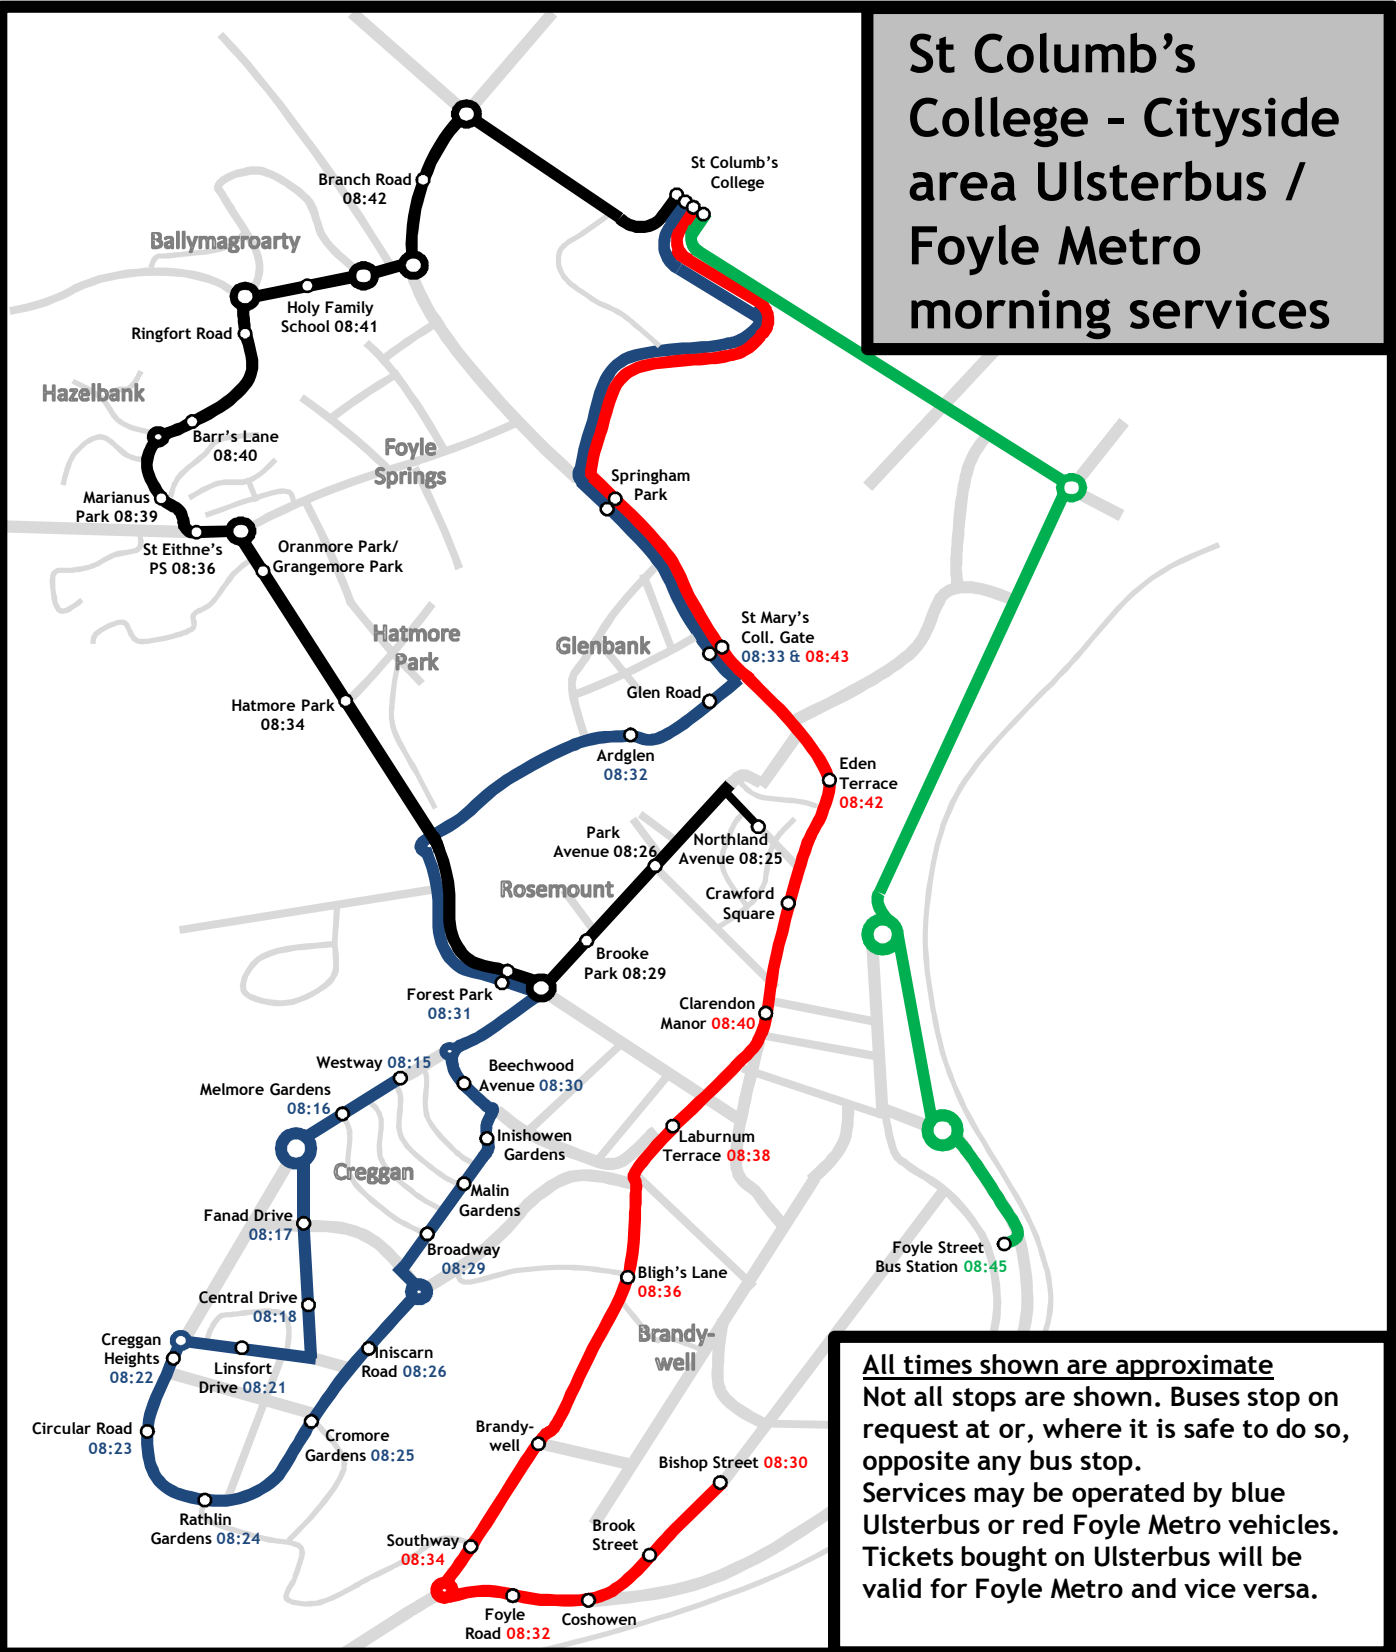

St Columb's College - Cityside area Ulsterbus / Foyle Metro morning services

All times shown are approximate
Not all stops are shown. Buses stop on request at or, where it is safe to do so, opposite any bus stop.
Services may be operated by blue Ulsterbus or red Foyle Metro vehicles.
Tickets bought on Ulsterbus will be valid for Foyle Metro and vice versa.

Bishop Street
Bishop Street, Foyle Road, Lone Moor Road, Infirmary Road, Northland Road, Springtown Road

Creggan
Westway, Central Drive, Linsfort Drive, Creggan Heights, Circular Road, Iniscarn Road, Broadway, Creggan Road, Glen Road, Northland Road, Springtown Road

Rosemount & Hazelbank
Northland Avenue, Rosemount Gardens, Creggan Road, Hatmore Park, Hazelbank, Ballymagroarty (Chapel), Branch Road, Buncrana Road

Foyle Street Bus Station
Foyle Street Station, Strand Road and Buncrana Road (non-stop)