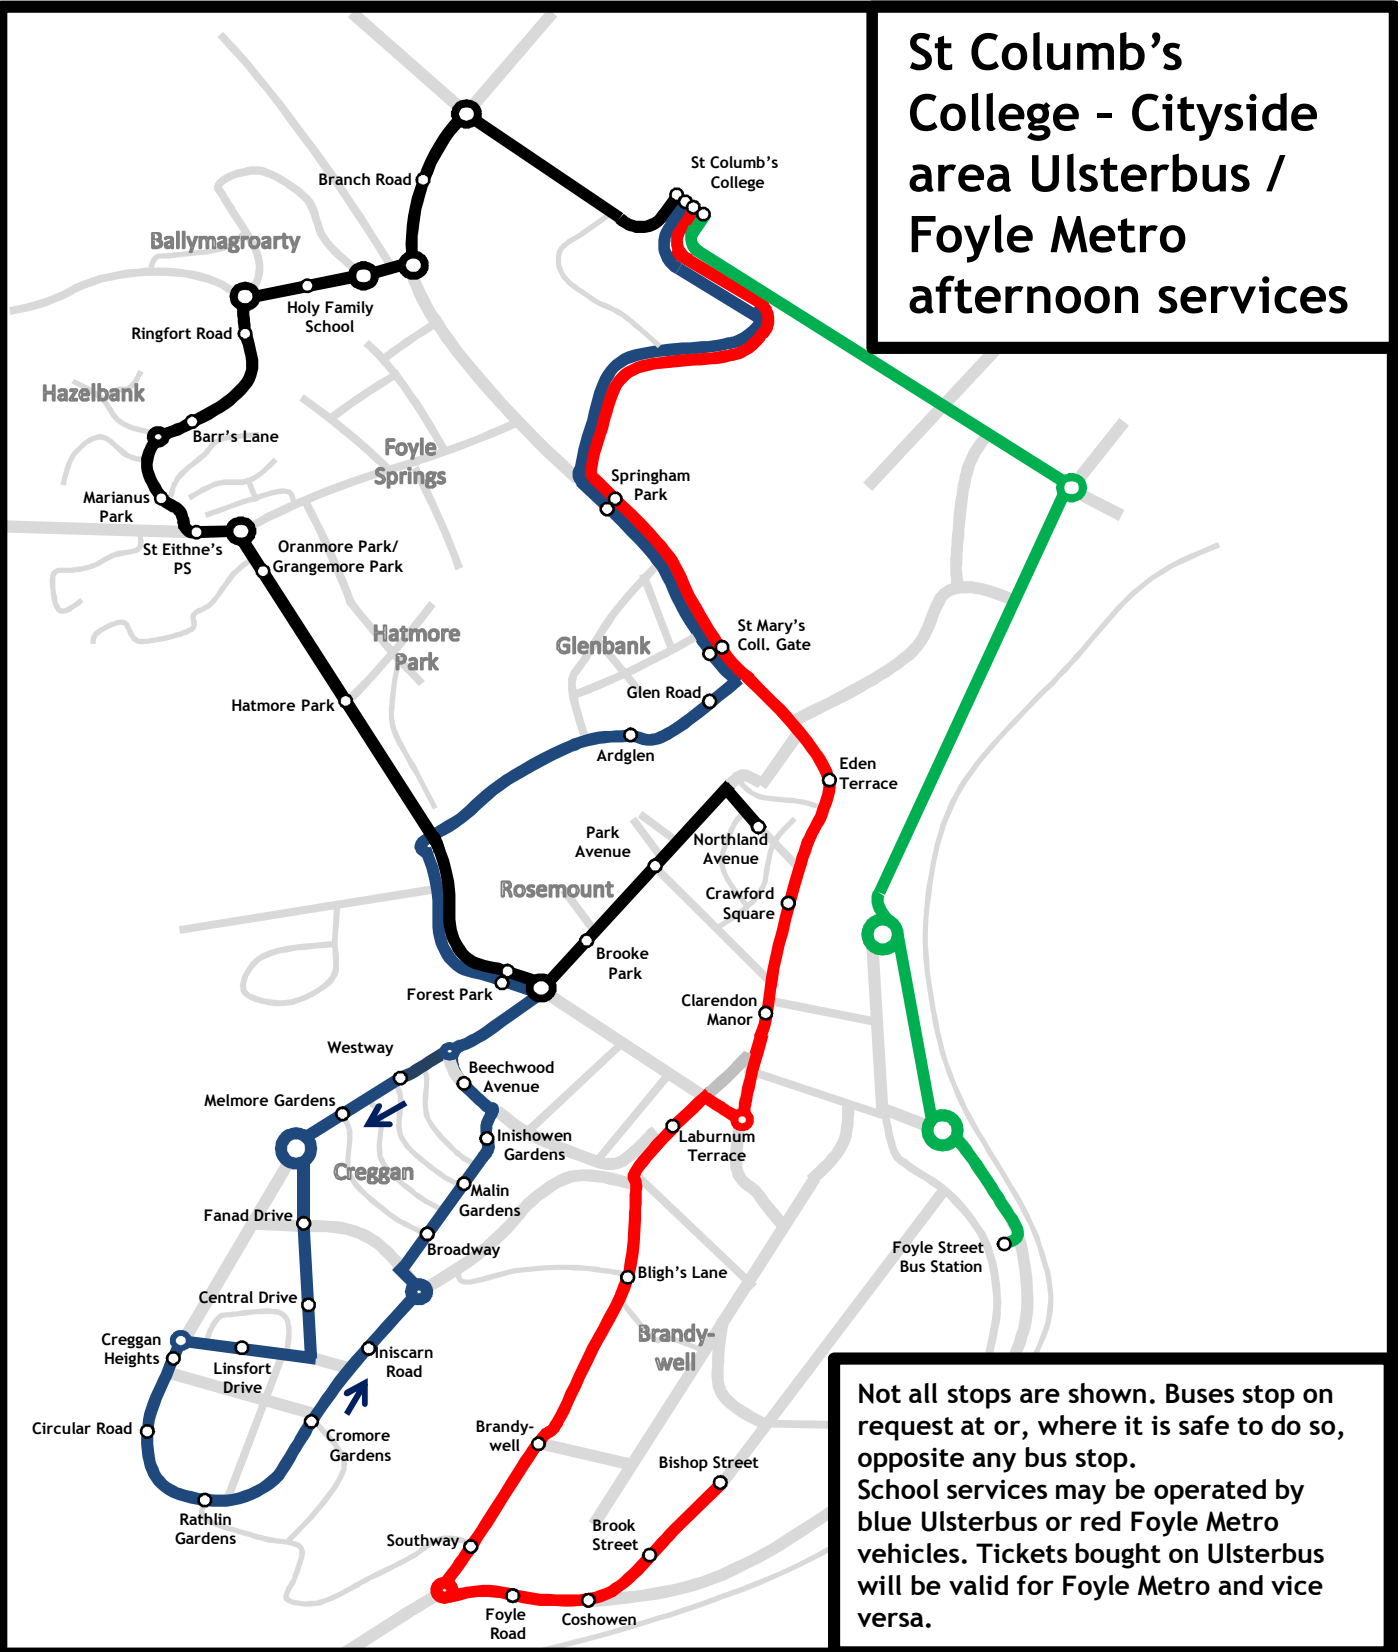

St Columb's College - Cityside area Ulsterbus / Foyle Metro afternoon services

Not all stops are shown. Buses stop on request at or, where it is safe to do so, opposite any bus stop. School services may be operated by blue Ulsterbus or red Foyle Metro vehicles. Tickets bought on Ulsterbus will be valid for Foyle Metro and vice versa.

- **— Bishop Street**
  Springtown Road, Northland Road, Francis Street, Creggan Street, Lone Moor Road, Foyle Road, Bishop Street
- **— Creggan**
  Springtown Road, Glen Road, Westway, Central Drive, Linsfort Drive, Creggan Heights, Circular Road, Iniscarn Road, Broadway

- **— Rosemount & Hazelbank**
  Buncrana Road, Branch Road, Ballymagroarty (Chapel), Hazelbank, Creggan Road (Hatmore Park), Rosemount Gardens, Northland Avenue
- **— Foyle Street Bus Station**
  Buncrana Road and Strand Road (non-stop)