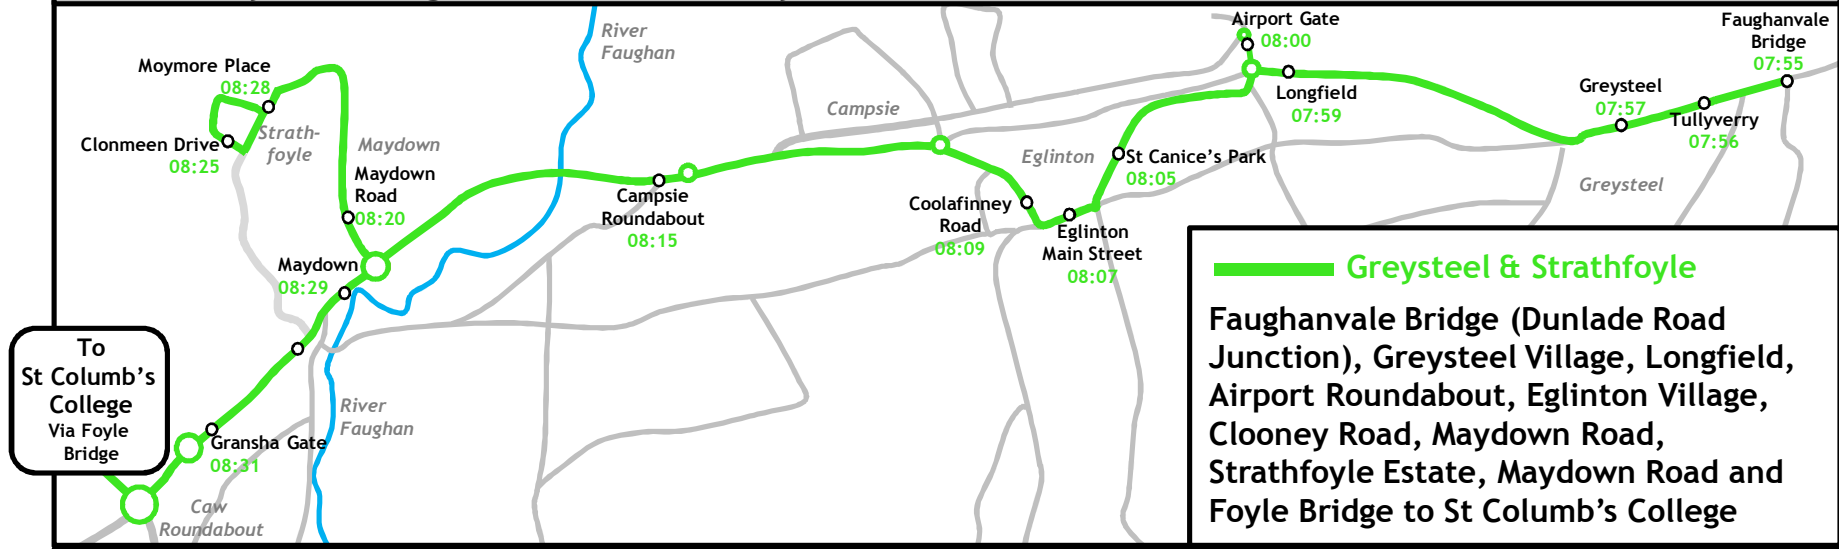

St Columb's College Morning services from Greysteel, Eglinton & Strathfoyle areas