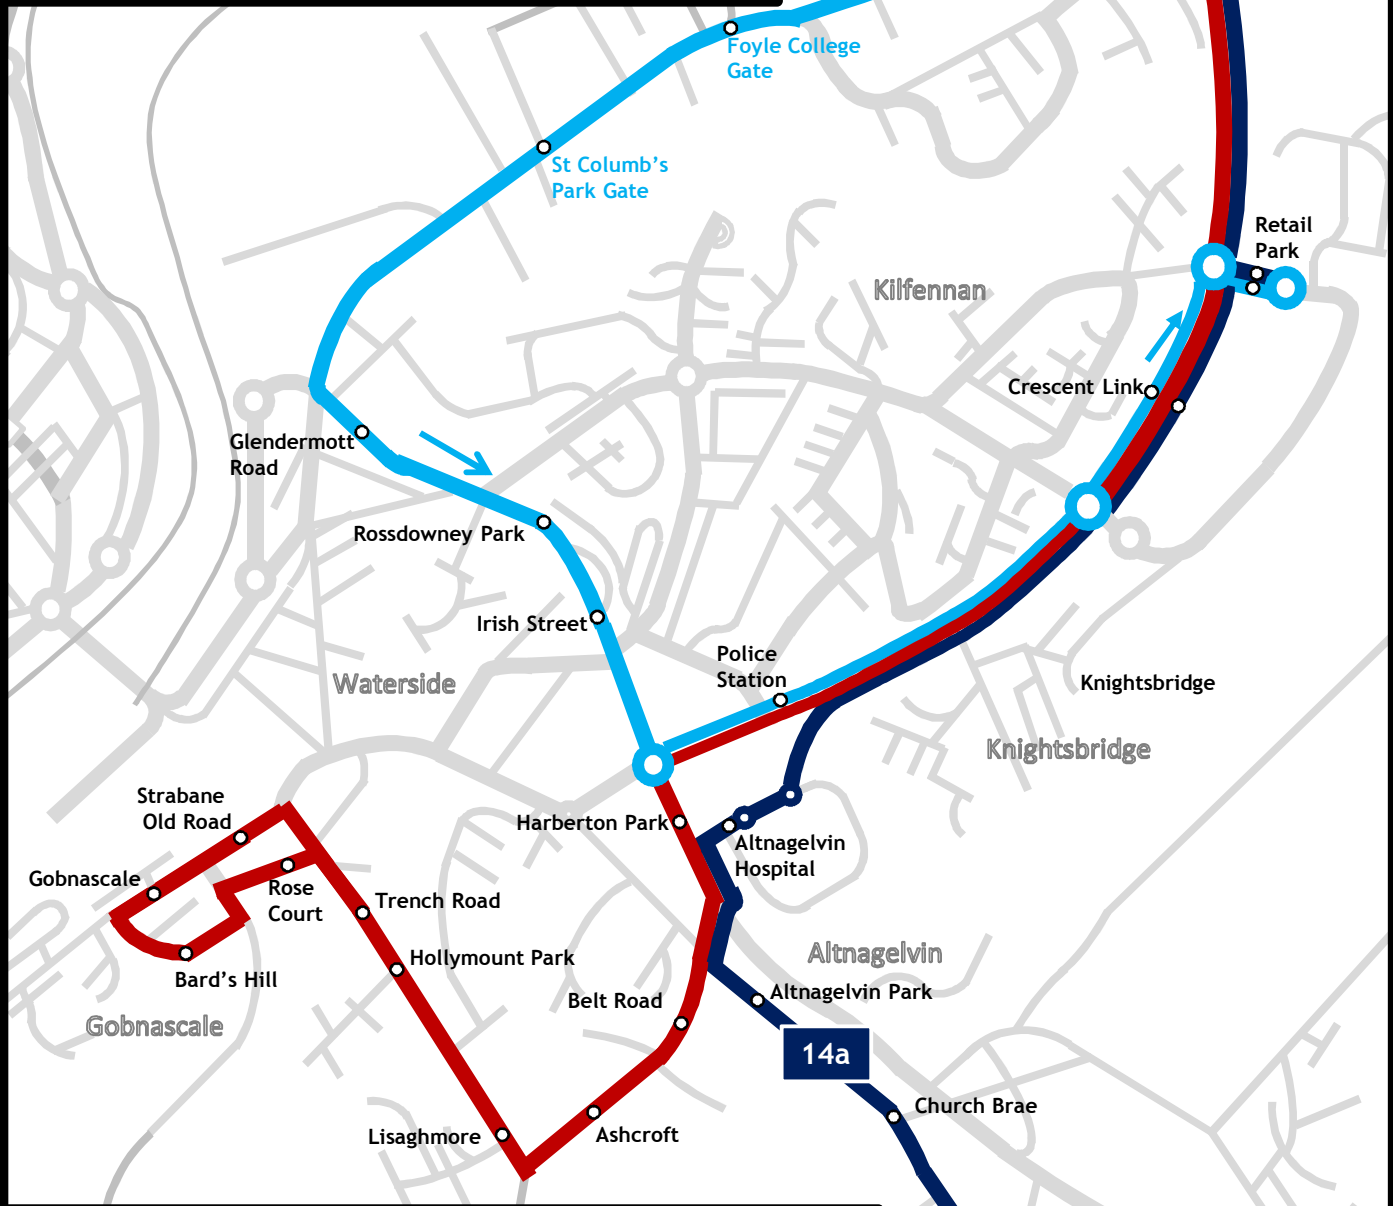

From St Columb's College

St Columb's College - Waterside area Ulsterbus / Foyle Metro afternoon services

Not all stops are shown. Buses stop on request at or, where it is safe to do so, opposite any bus stop.
Services may be operated by blue Ulsterbus or red Foyle Metro vehicles. Tickets bought on Ulsterbus will be valid for Foyle Metro and vice versa.

- **Gobnascale**
  Foyle Bridge, Crescent Link, Belt Road, Trench Road, Strabane Old Road, Bard's Hill and Corrody Drive
- **Waterside**
  Foyle Bridge, Limavady Road, Glendermott Road, Dungiven Road, Crescent Link, Knightsbridge, Crescent Link Retail Pk.
- 14a **Waterside**
  Templemore Road, Glengalliagh Road, Moss Road, Fern Road, Glengalliagh Road, Shantallow, Greenhaw Road, Foyle Bridge, Crescent Link, Altnagelvin, Church Brae, Curryneirin