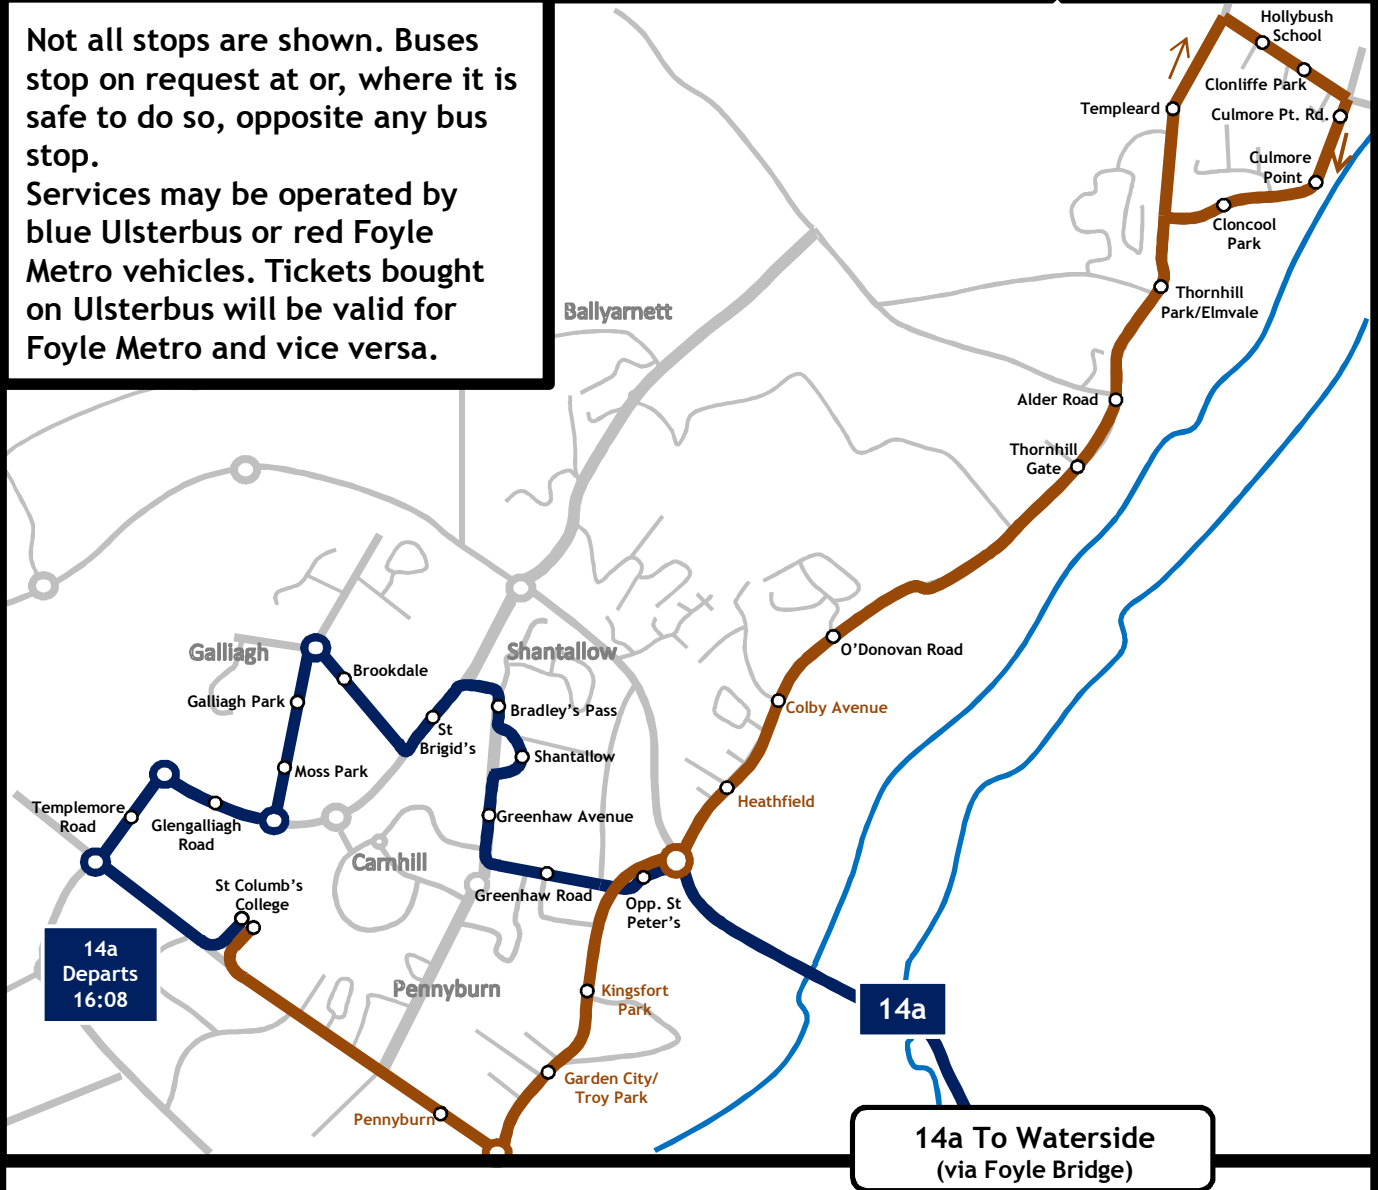

St Columb's College - Culmore Road area Ulsterbus / Foyle Metro afternoon services

Not all stops are shown. Buses stop on request at or, where it is safe to do so, opposite any bus stop.

Services may be operated by blue Ulsterbus or red Foyle Metro vehicles. Tickets bought on Ulsterbus will be valid for Foyle Metro and vice versa.

Culmore

St Columb's College (depart 15:40) to Culmore Point via Garden City, Culmore Road, Ardan Road, and Culmore Point Road. This serves all bus stops on request.

14a - departs 16:08

St Columb's College (depart 16:08) Buncrana Road, Templemore Road, Glengalliagh Road, Moss Road, Fern Road, Glengalliagh Road, Bradley's Pass, Shantallow Shops, Racecourse Road, Greenhaw Road, Culmore Road (stop opposite St Peter's Church), Foyle Bridge, Crescent Link, Retail Park, Crescent Link, Altnagelvin Hospital Grounds, Church Brae, Curryneirin.

Service 14a also serves Templemore Road (Sports Complex) at 16:41.